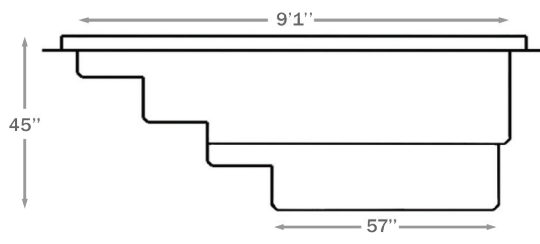

AQUARINO

810 | 8 X 10

INCLUDED:
SKIMMER | RETURN | DRAIN

AVAILABLE COLORS

STANDARD

OPTIONAL COLORS

WEIGHT EMPTY POOL	550 POUNDS 250 KGS
INTERIOR VOLUME	160 CUBIC FEET
WATER VOLUME	3,600 LITERS 950 GALLONS