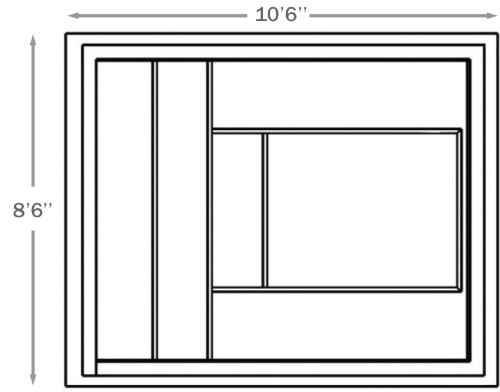

AQUARINO

810 | 8 X 10

INCLUDED:
SKIMMER | RETURN | DRAIN

AVAILABLE COLORS

STANDARD

OPTIONAL COLORS

WEIGHT EMPTY POOL	550 POUNDS 250 KGS
INTERIOR VOLUME	160 CUBIC FEET
WATER VOLUME	3,600 LITERS 950 GALLONS